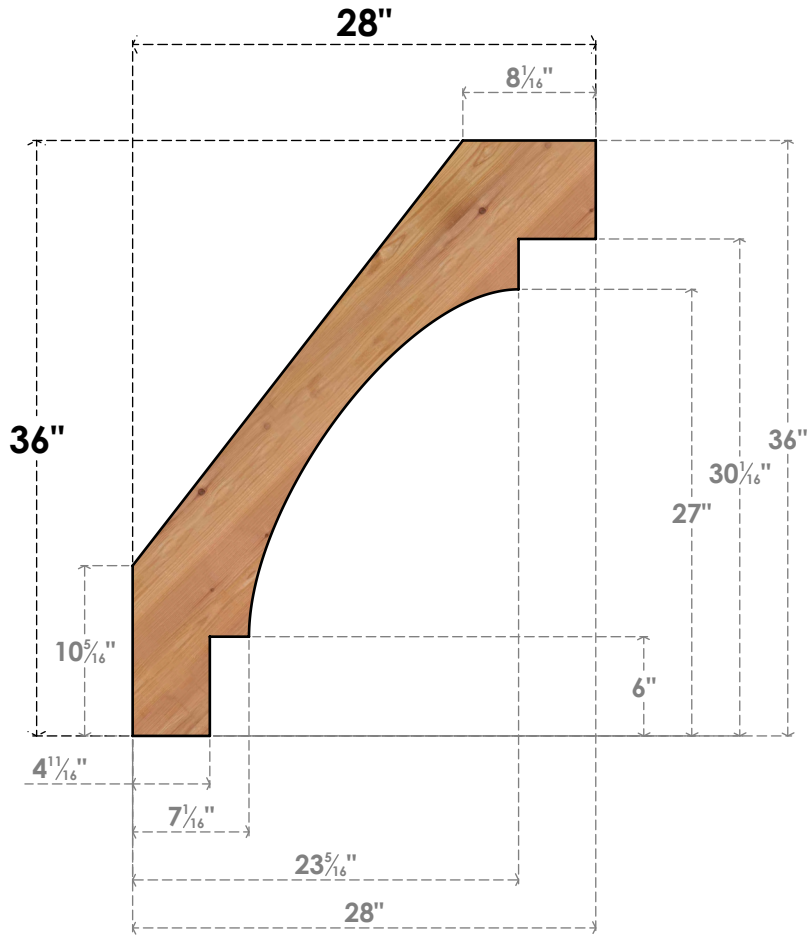

BRC06X28X36MRC00SWR

5 1/2"W X 28"D X 36"H MERCED SMOOTH BRACE, WESTERN RED CEDAR

SIDE

FRONT

EKENA MILLWORK
2300 WEST MAIN ST.
CLARKSVILLE, TX 75426
TOLL FREE: 866-607-0453
WWW.EKENAMILLWORK.COM

NOTES

1. INSTALLATION TO BE COMPLETED IN ACCORDANCE WITH MANUFACTURER'S SPECIFICATIONS.
2. DRAWING MAY NOT BE TO SCALE
3. THIS DRAWING IS INTENDED FOR DESIGN AND PLANNING PURPOSES ONLY.
4. ALL INFORMATION CONTAINED HEREIN WAS CURRENT AT THE TIME OF DEVELOPMENT BUT MUST BE REVIEWED AND APPROVED BY THE PRODUCT MANUFACTURER TO BE CONSIDERED ACCURATE.
5. PRODUCTS ARE NOT KILN DRIED. THIS ITEM IS UNIQUE AND WILL CONTAIN THE NATURAL VARIATIONS THAT THE WOOD SPECIES OFFERS. THIS MAY RESULT IN VARIATIONS UP TO 1/4"