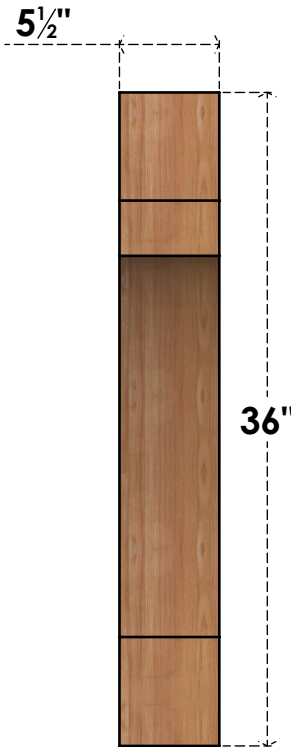

BRC06X28X36MRC00SWR

5 1/2"W X 28"D X 36"H MERCED SMOOTH BRACE, WESTERN RED CEDAR

SIDE

FRONT

EKENA MILLWORK
2300 WEST MAIN ST.
CLARKSVILLE, TX 75426
TOLL FREE: 866-607-0453
WWW.EKENAMILLWORK.COM

NOTES

1. INSTALLATION TO BE COMPLETED IN ACCORDANCE WITH MANUFACTURER'S SPECIFICATIONS.
2. DRAWING MAY NOT BE TO SCALE
3. THIS DRAWING IS INTENDED FOR DESIGN AND PLANNING PURPOSES ONLY.
4. ALL INFORMATION CONTAINED HEREIN WAS CURRENT AT THE TIME OF DEVELOPMENT BUT MUST BE REVIEWED AND APPROVED BY THE PRODUCT MANUFACTURER TO BE CONSIDERED ACCURATE.
5. PRODUCTS ARE NOT KILN DRIED. THIS ITEM IS UNIQUE AND WILL CONTAIN THE NATURAL VARIATIONS THAT THE WOOD SPECIES OFFERS. THIS MAY RESULT IN VARIATIONS UP TO 1/4"